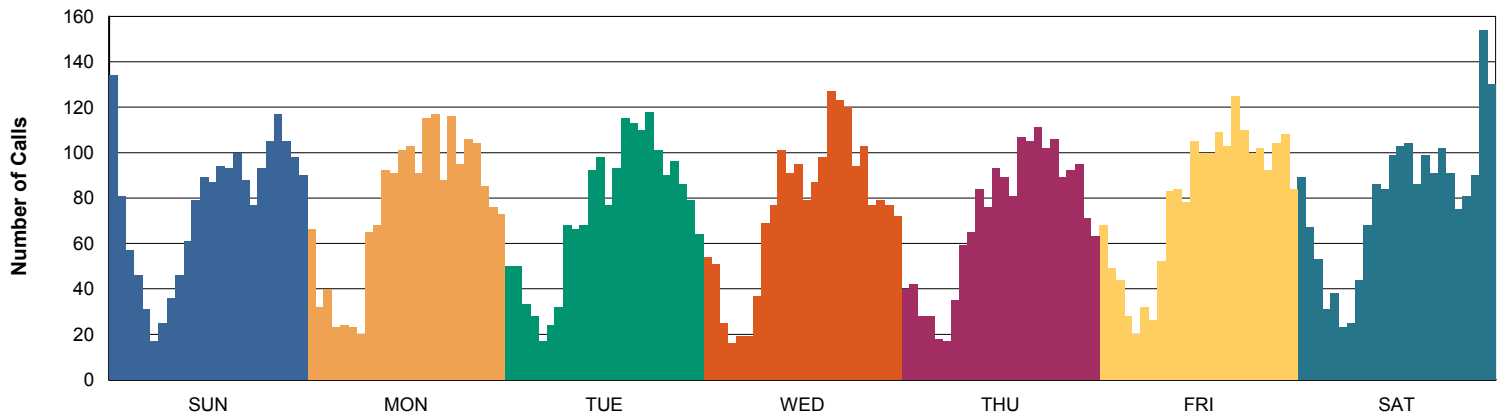

# GARDENA POLICE DEPARTMENT

## CALLS FOR SERVICE - DAY OF WEEK & TIME OF DAY

FOR THE TIME PERIOD: 1/1/10 to 7/29/10

12736

*\*Time of Day is 24 hour time period Midnight to Midnight*