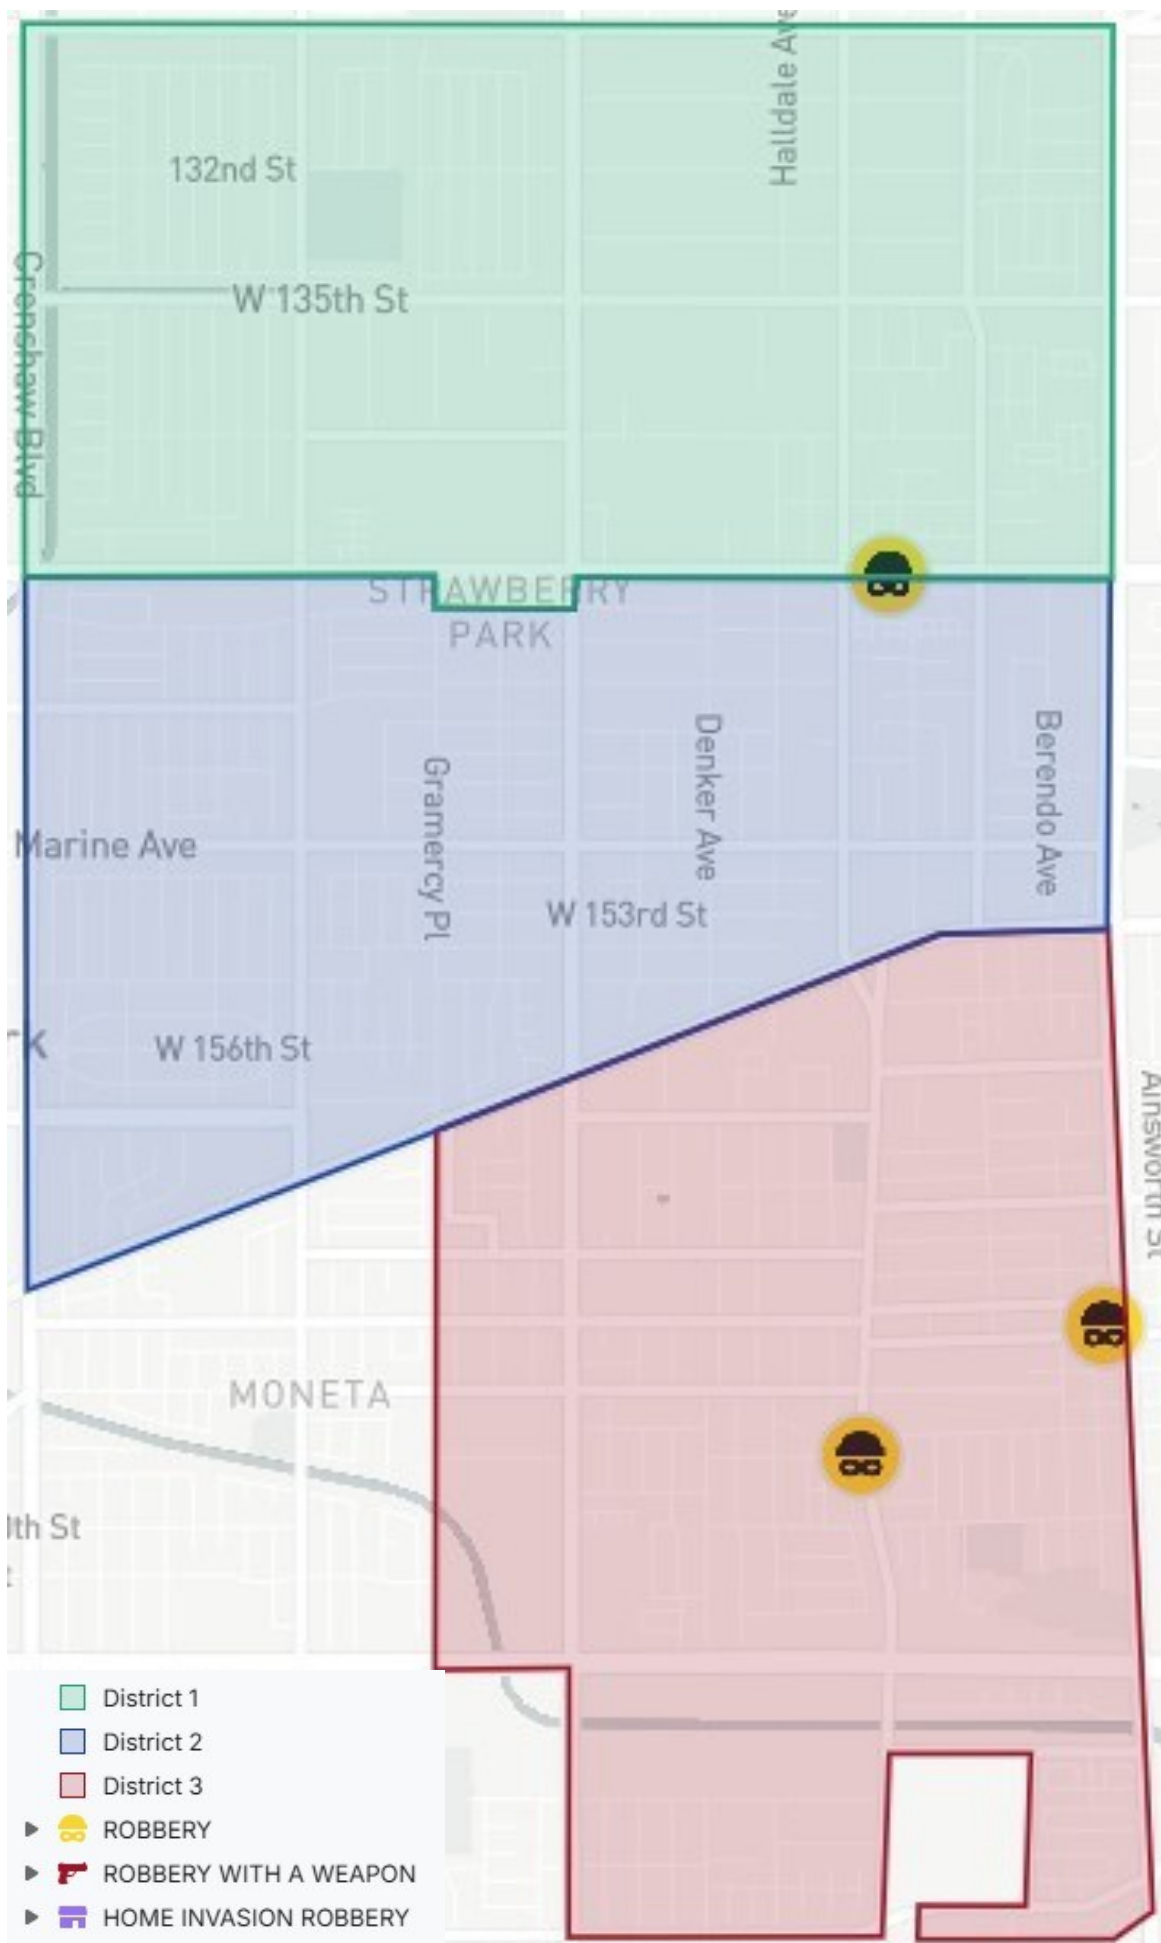

City of Gardena Biweekly Crime Maps

April 1-15th, 2026

VEHICLE CRIME MAP

BURGLARY MAP

City of Gardena Biweekly Crime Maps

April 1-15th, 2026

ROBBERY MAP

ASSAULT MAP

City of Gardena Biweekly Crime Maps

April 1-15th, 2026

OTHER CRIMES MAP