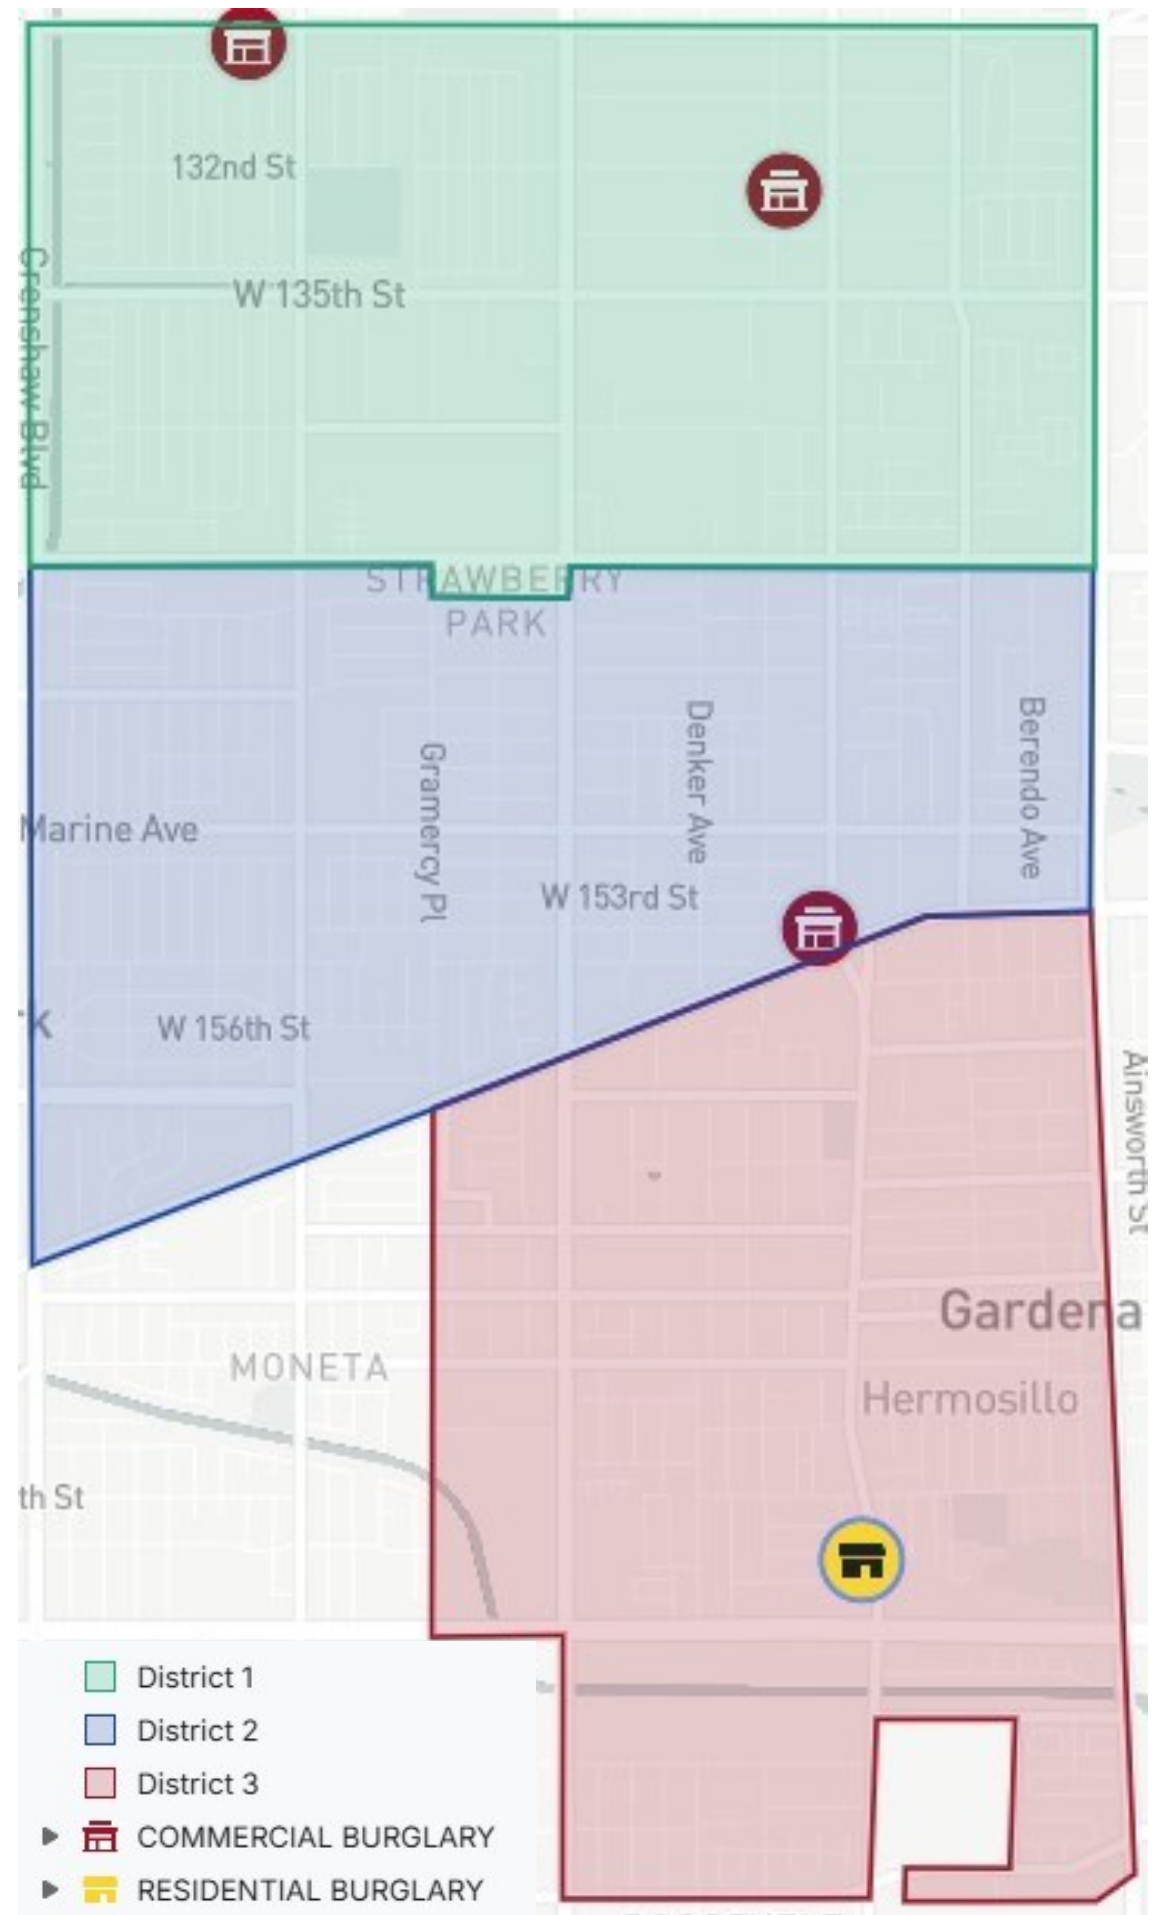

City of Gardena Biweekly Crime Maps

April 1-15th, 2026

VEHICLE CRIME MAP

BURGLARY MAP

City of Gardena Biweekly Crime Maps

April 1-15th, 2026

ROBBERY MAP

ASSAULT MAP

City of Gardena Biweekly Crime Maps

April 1-15th, 2026

OTHER CRIMES MAP