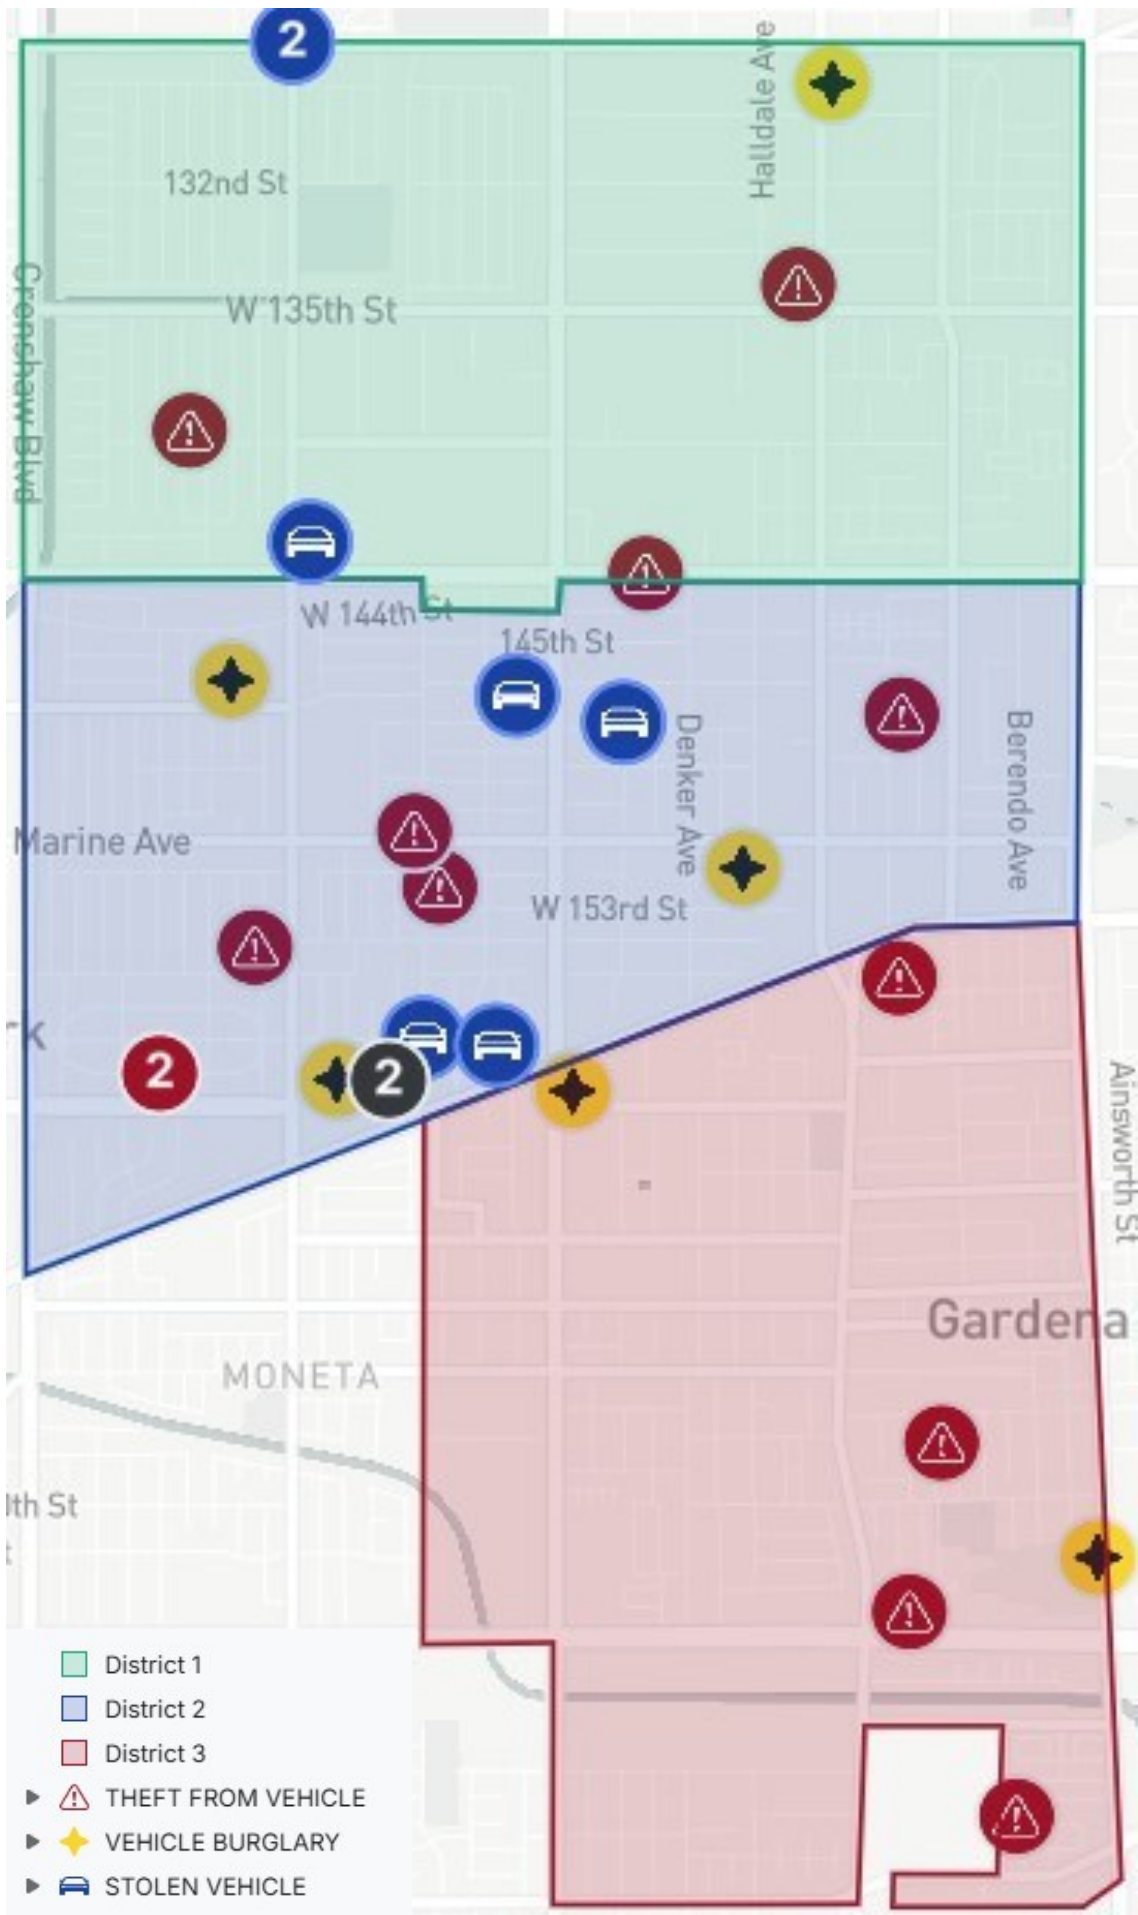

City of Gardena Biweekly Crime Maps

April 1-15th, 2026

VEHICLE CRIME MAP

BURGLARY MAP

City of Gardena Biweekly Crime Maps

April 1-15th, 2026

ROBBERY MAP

ASSAULT MAP

City of Gardena Biweekly Crime Maps

April 1-15th, 2026

OTHER CRIMES MAP