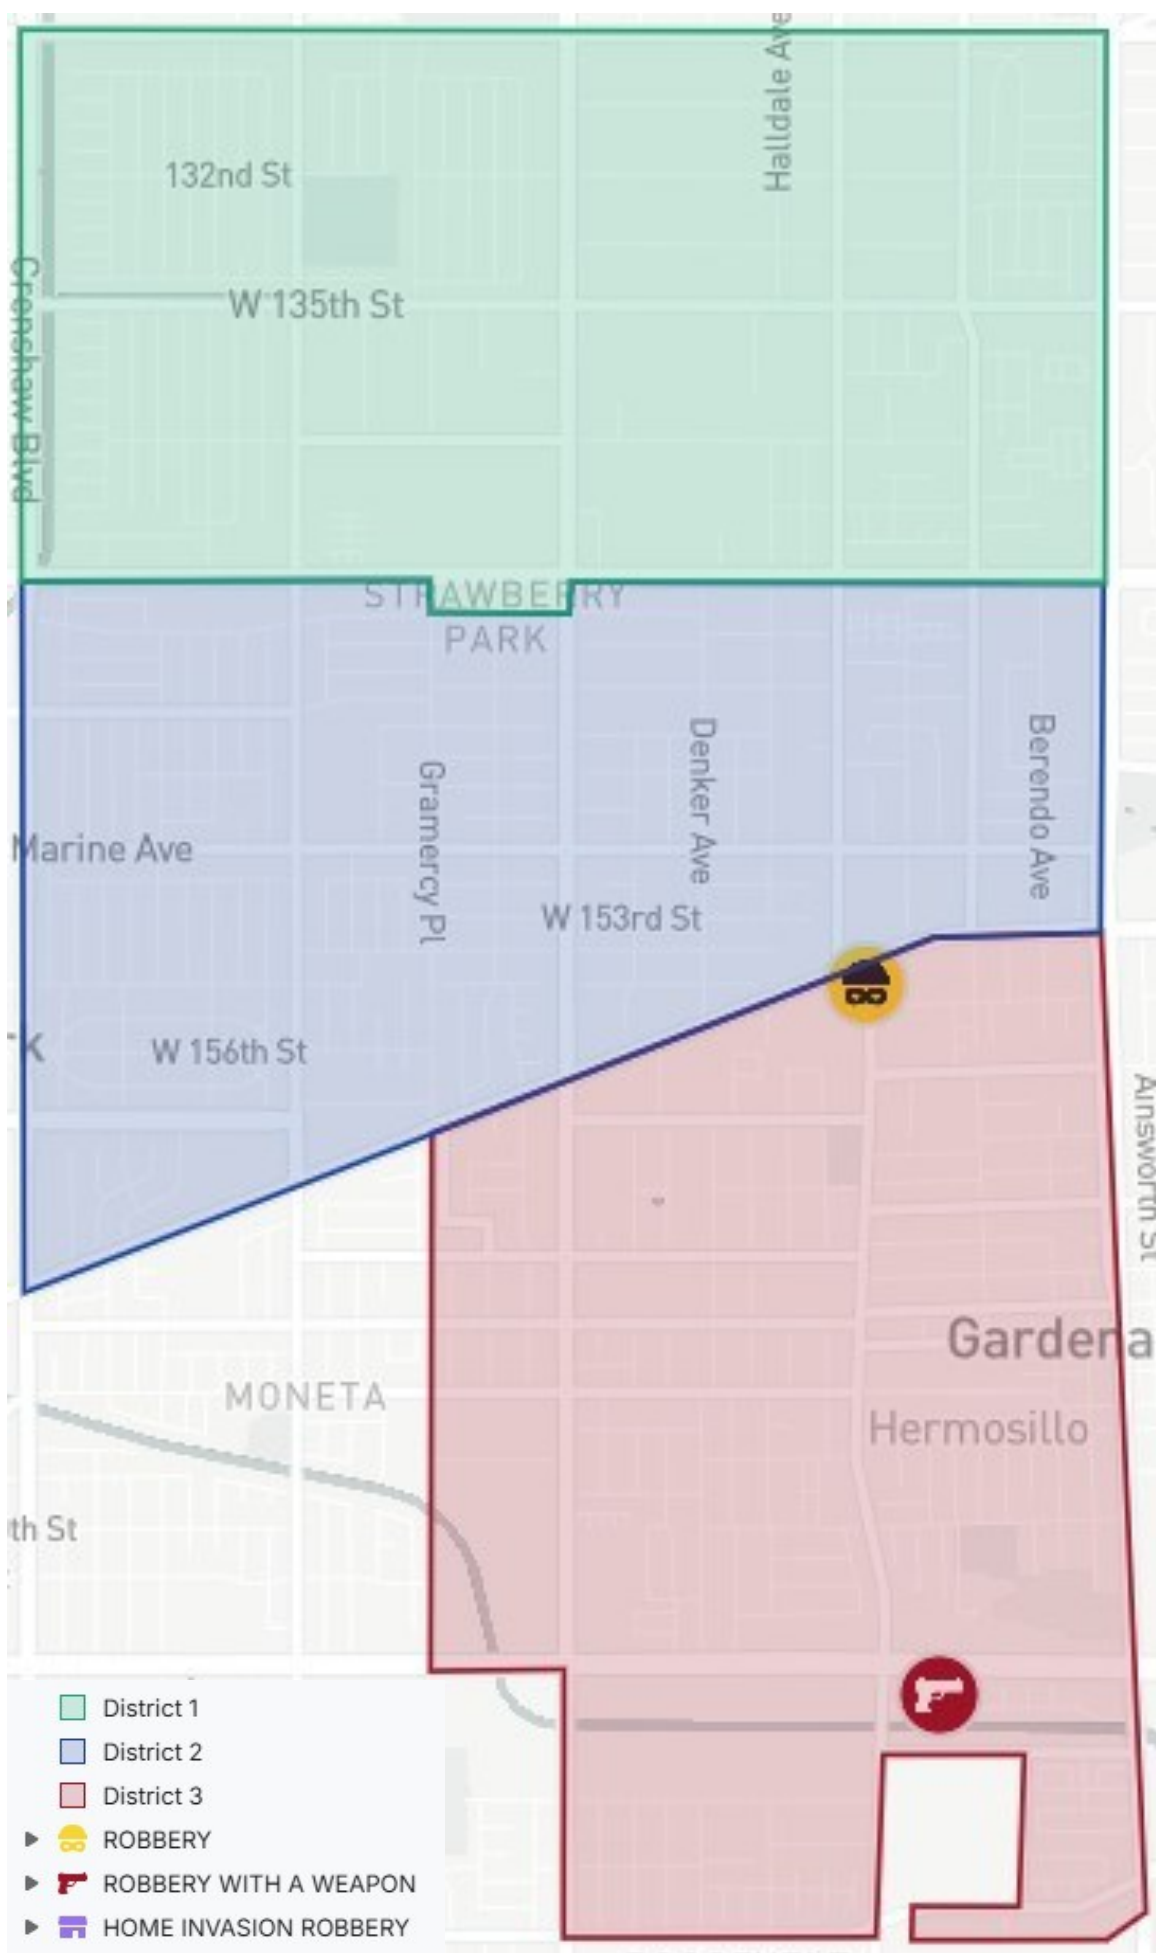

City of Gardena Biweekly Crime Maps

March 1-15th, 2026

VEHICLE CRIME MAP

BURGLARY MAP

City of Gardena Biweekly Crime Maps

March 1-15th, 2026

ROBBERY MAP

ASSAULT MAP

City of Gardena Biweekly Crime Maps

March 1-15th, 2026

OTHER CRIMES MAP