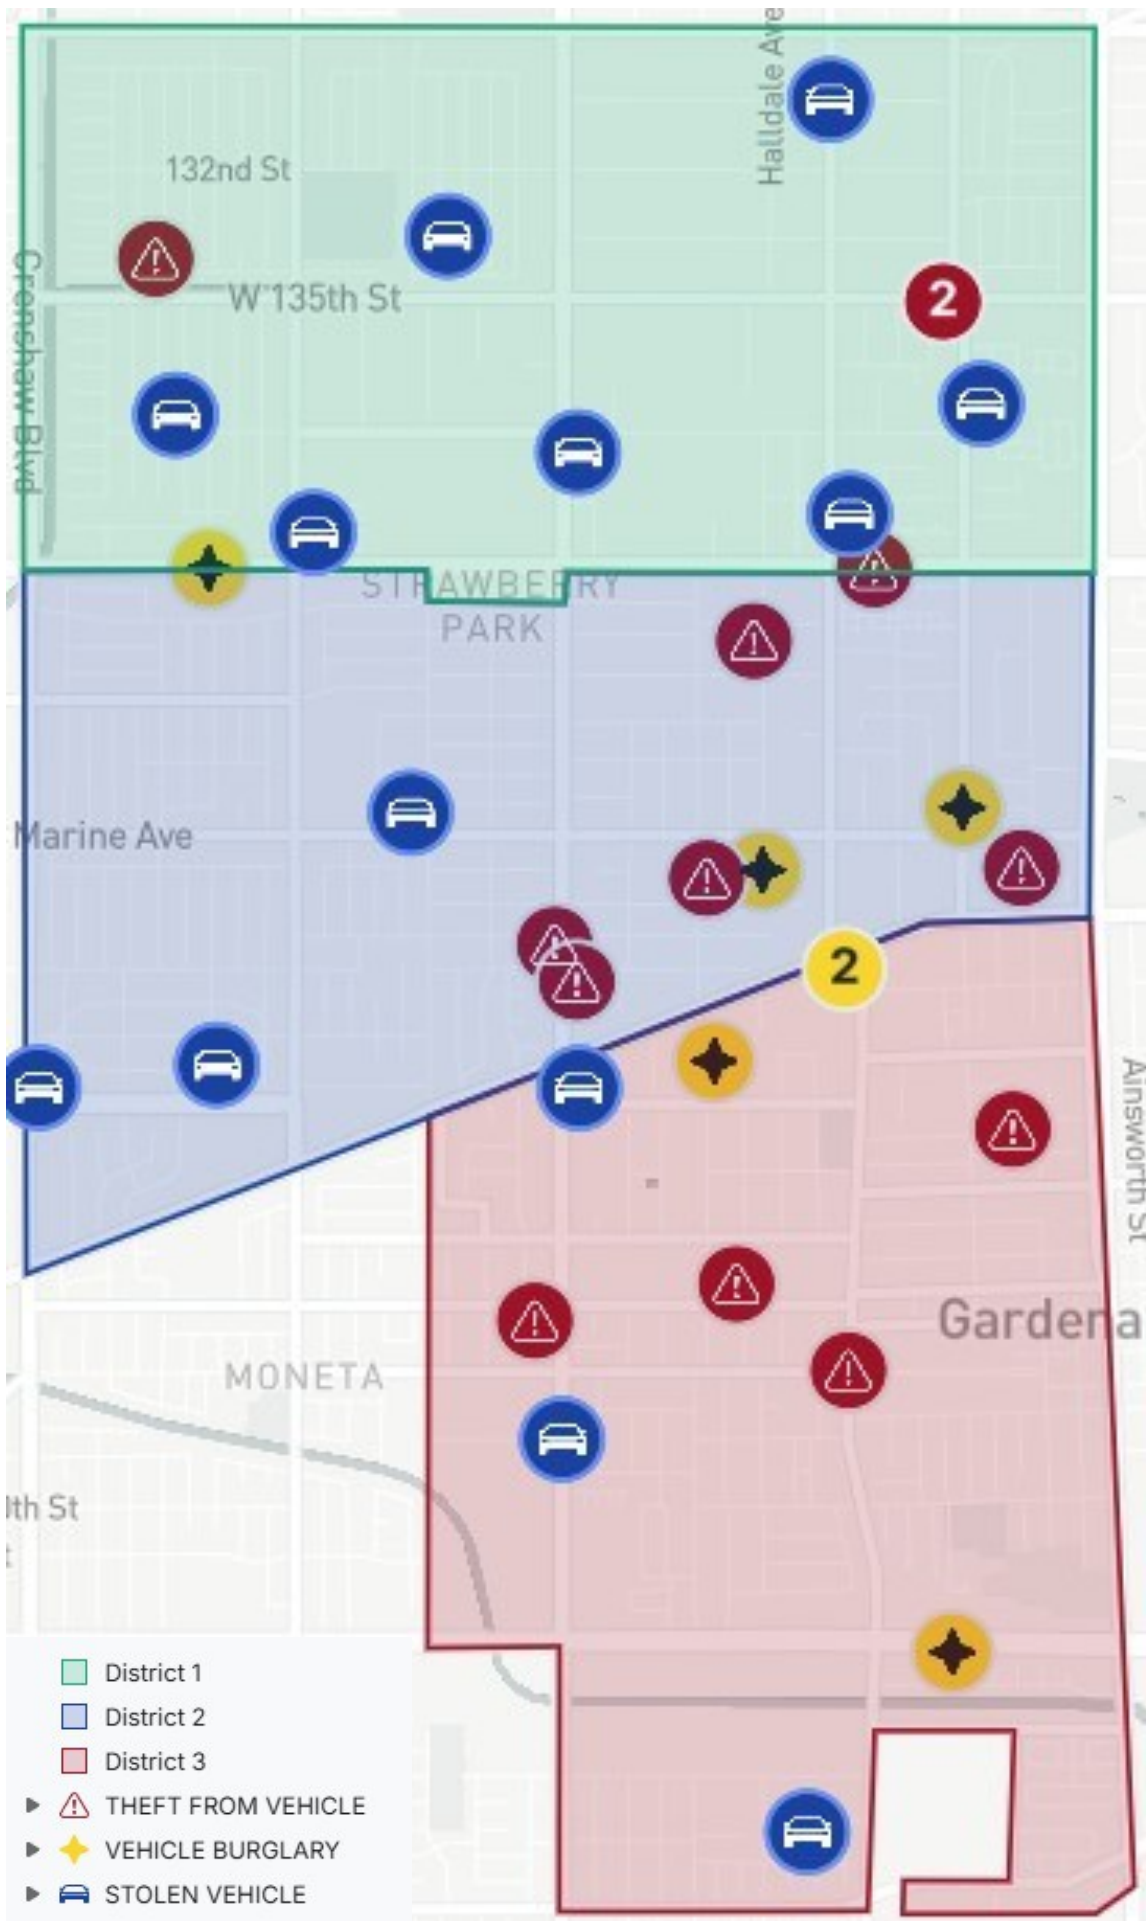

City of Gardena Biweekly Crime Maps

March 1-15th, 2026

VEHICLE CRIME MAP

BURGLARY MAP

City of Gardena Biweekly Crime Maps

March 1-15th, 2026

ROBBERY MAP

ASSAULT MAP

City of Gardena Biweekly Crime Maps

March 1-15th, 2026

OTHER CRIMES MAP